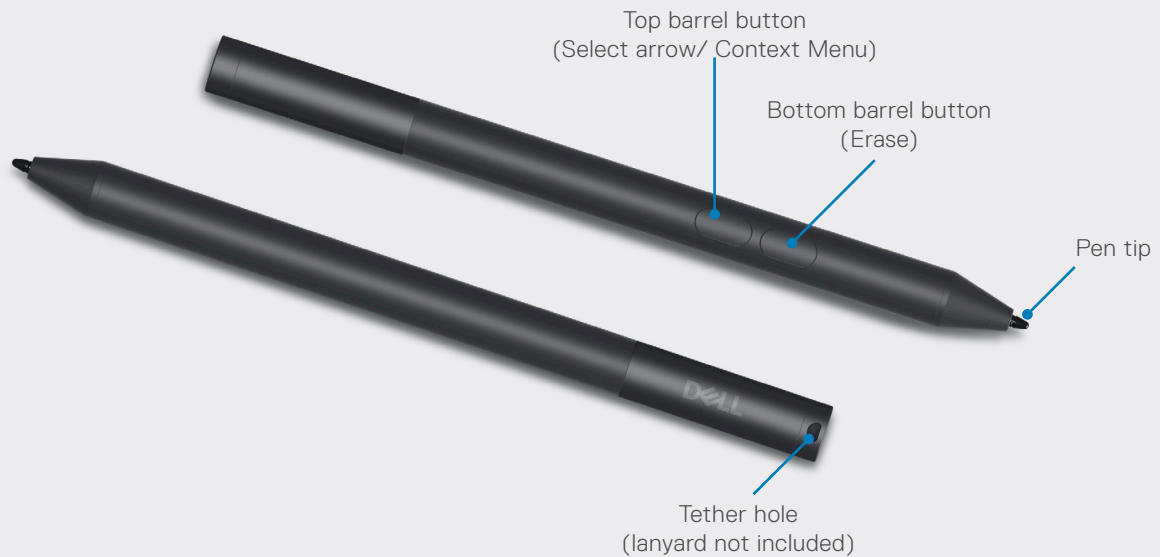

Features & Technical Specifications

Dell Active Pen – PN350M

Device Type	Active Stylus
Color	Black
Pressure Sensitivity	Up to 1024
Protocol	Microsoft Pen Protocol
Connectivity	Not required
Buttons	2 Barrel Buttons
Attachment to System	Magnetic attachment† Pen tether† (Optional. Lanyard not included.)
Supported OS	Windows® 10
Length (inches/mm)	5.44 inches / 138mm
Diameter (inches/mm)	0.37 inches / 9.5mm
Weight (lbs/g)	0.04 lbs / 18g
Warranty	1 year
Battery	1-AAAA type
Battery Life	18 months*
In the Box	Active Pen, Battery (1 x AAAA) , Documentation
System Compatibility	Only works with systems with active pen support Inspiron 5482/5582 2-in-1 Inspiron 7386/7586 2-in-1 Inspiron 7390/7590 2-in-1 Latitude 3190 Latitude 3390 2-in-1 (Only select configurations offer active pen support)