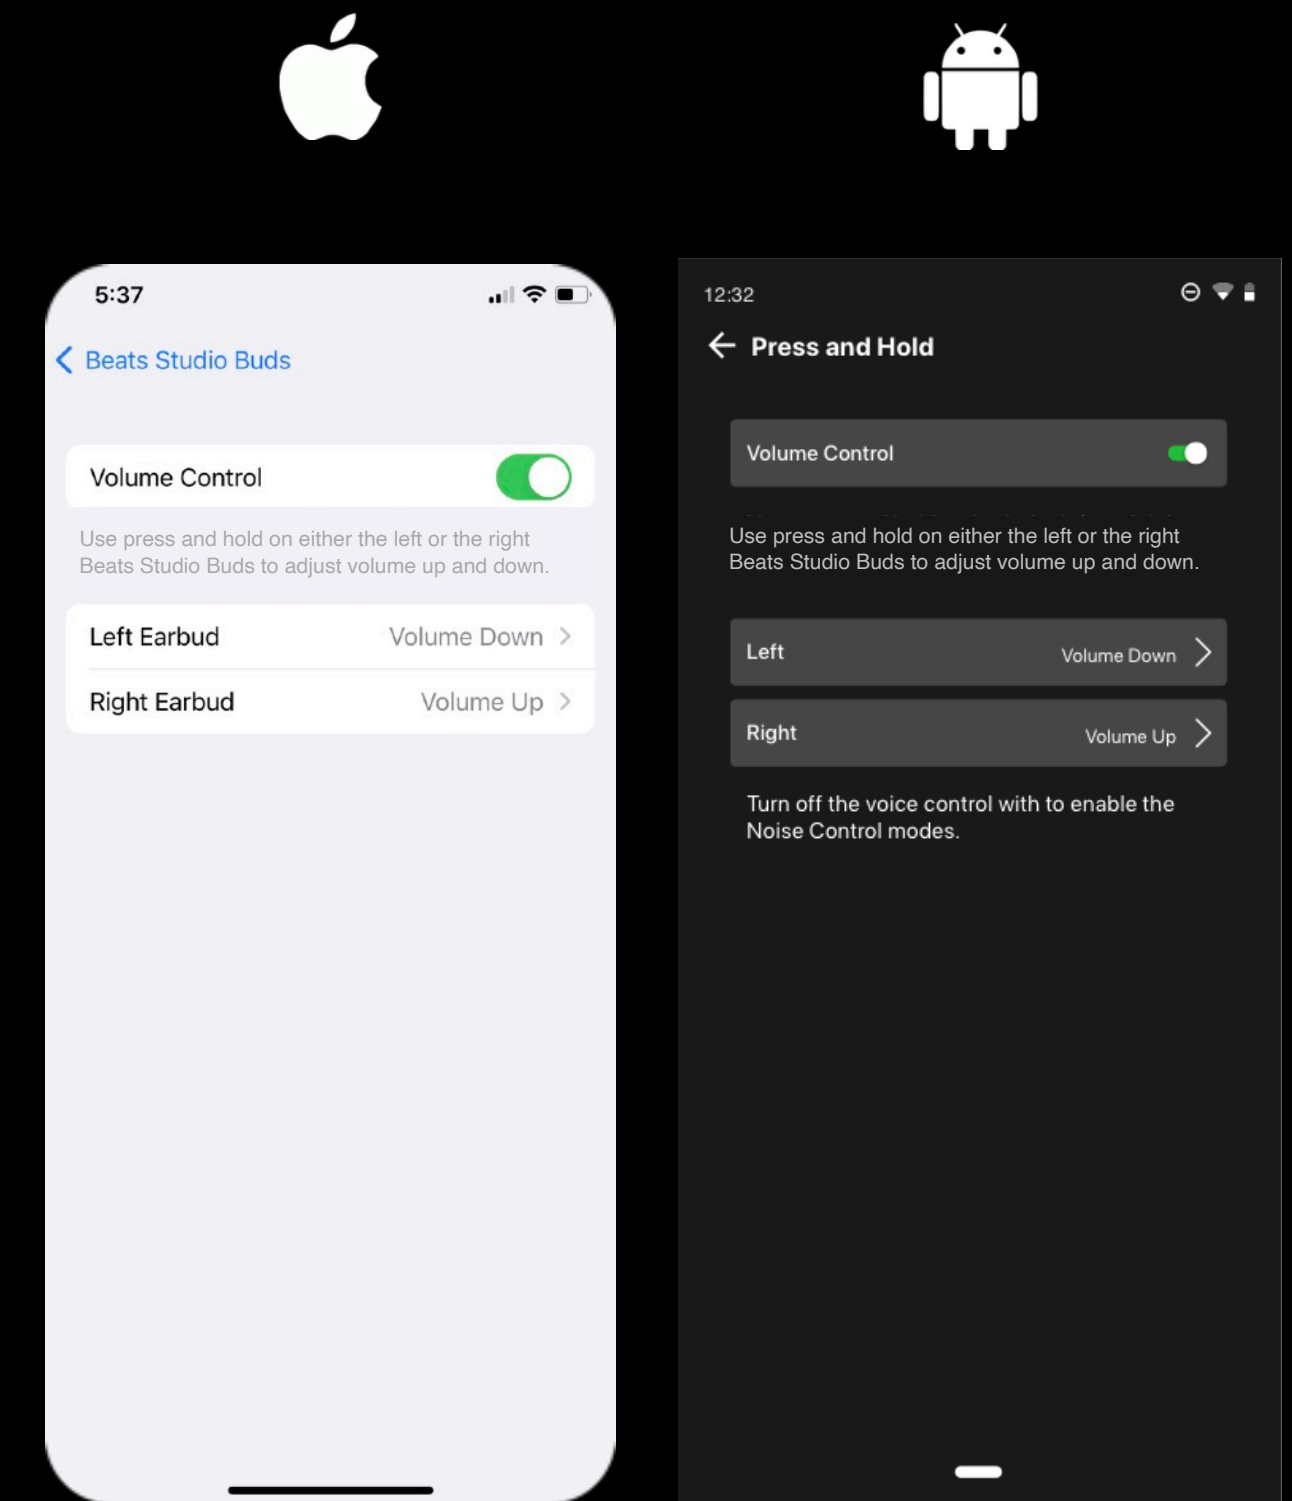

BEATS STUDIO BUDS: SOFTWARE FEATURE UPDATES

🍏 Requires latest iOS + Studio Buds Firmware update

🤖 Requires latest version of Beats app + Studio Buds Firmware update

BATTERY POP-UP

iPhone users can quickly view battery status simply by opening the case near their phone

ICLOUD PAIRING

One tap automatically pairs with all Apple devices tied to user's iCloud account (Mac/iPad/Watch/TV)

VOLUME CONTROL

'b' buttons can be configured to control volume up/down using the iOS bluetooth menu, or the Beats app for android