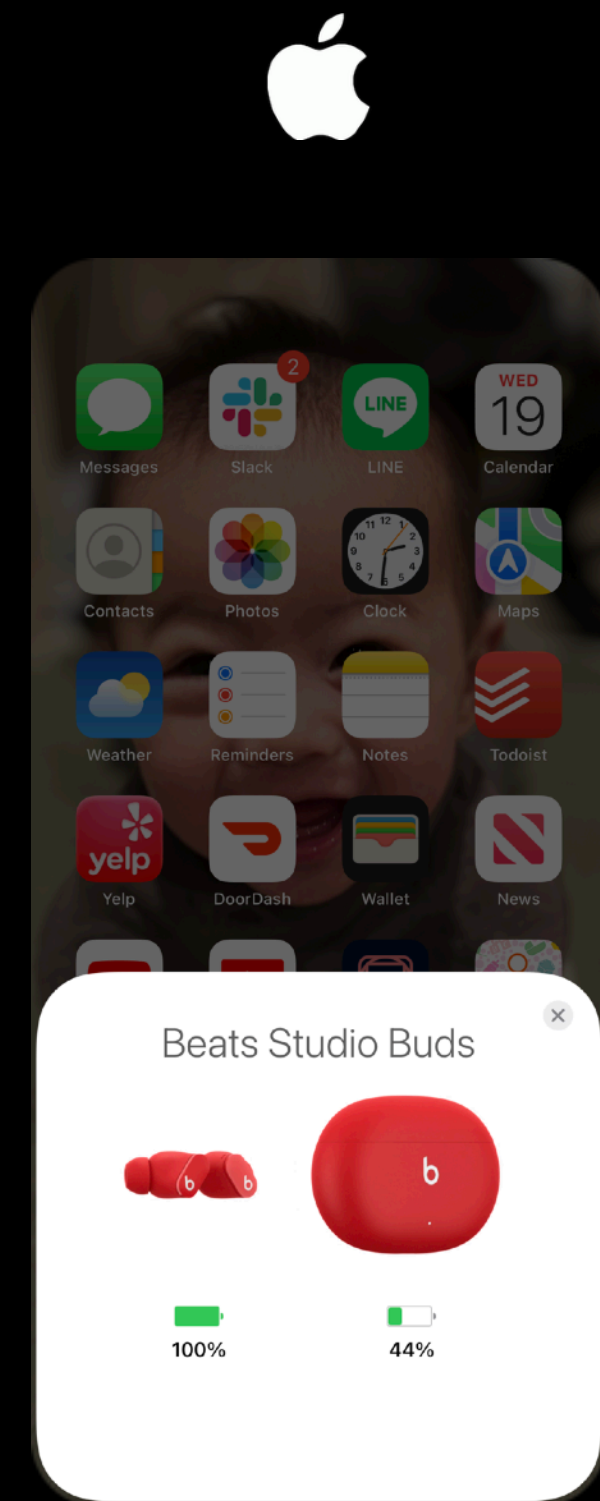

BEATS STUDIO BUDS: SOFTWARE FEATURE UPDATES

🍏 Requires latest iOS + Studio Buds Firmware update

🤖 Requires latest version of Beats app + Studio Buds Firmware update

BATTERY POP-UP

iPhone users can quickly view battery status simply by opening the case near their phone