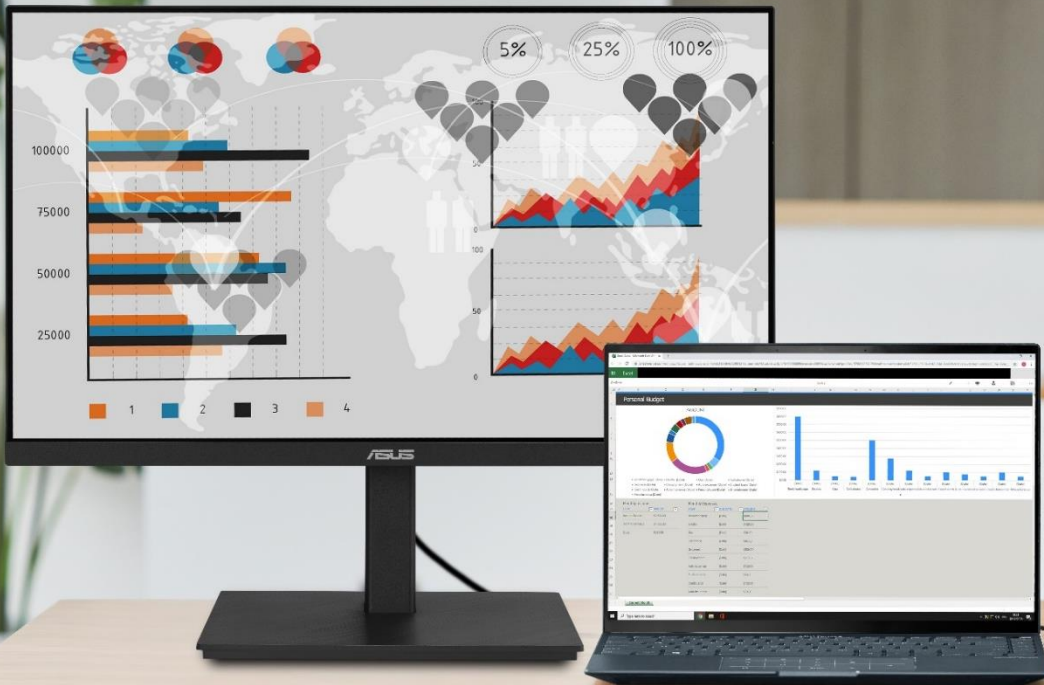

## 178° Ultra-wide View Docking Monitor

## Key Features

**QHD**  
**2560x1440**

Supporting QHD 2560 x 1440 resolution for crystal clear image quality

IPS technology panel is optimized for the finest image and color quality with 178° wide-viewing-angle